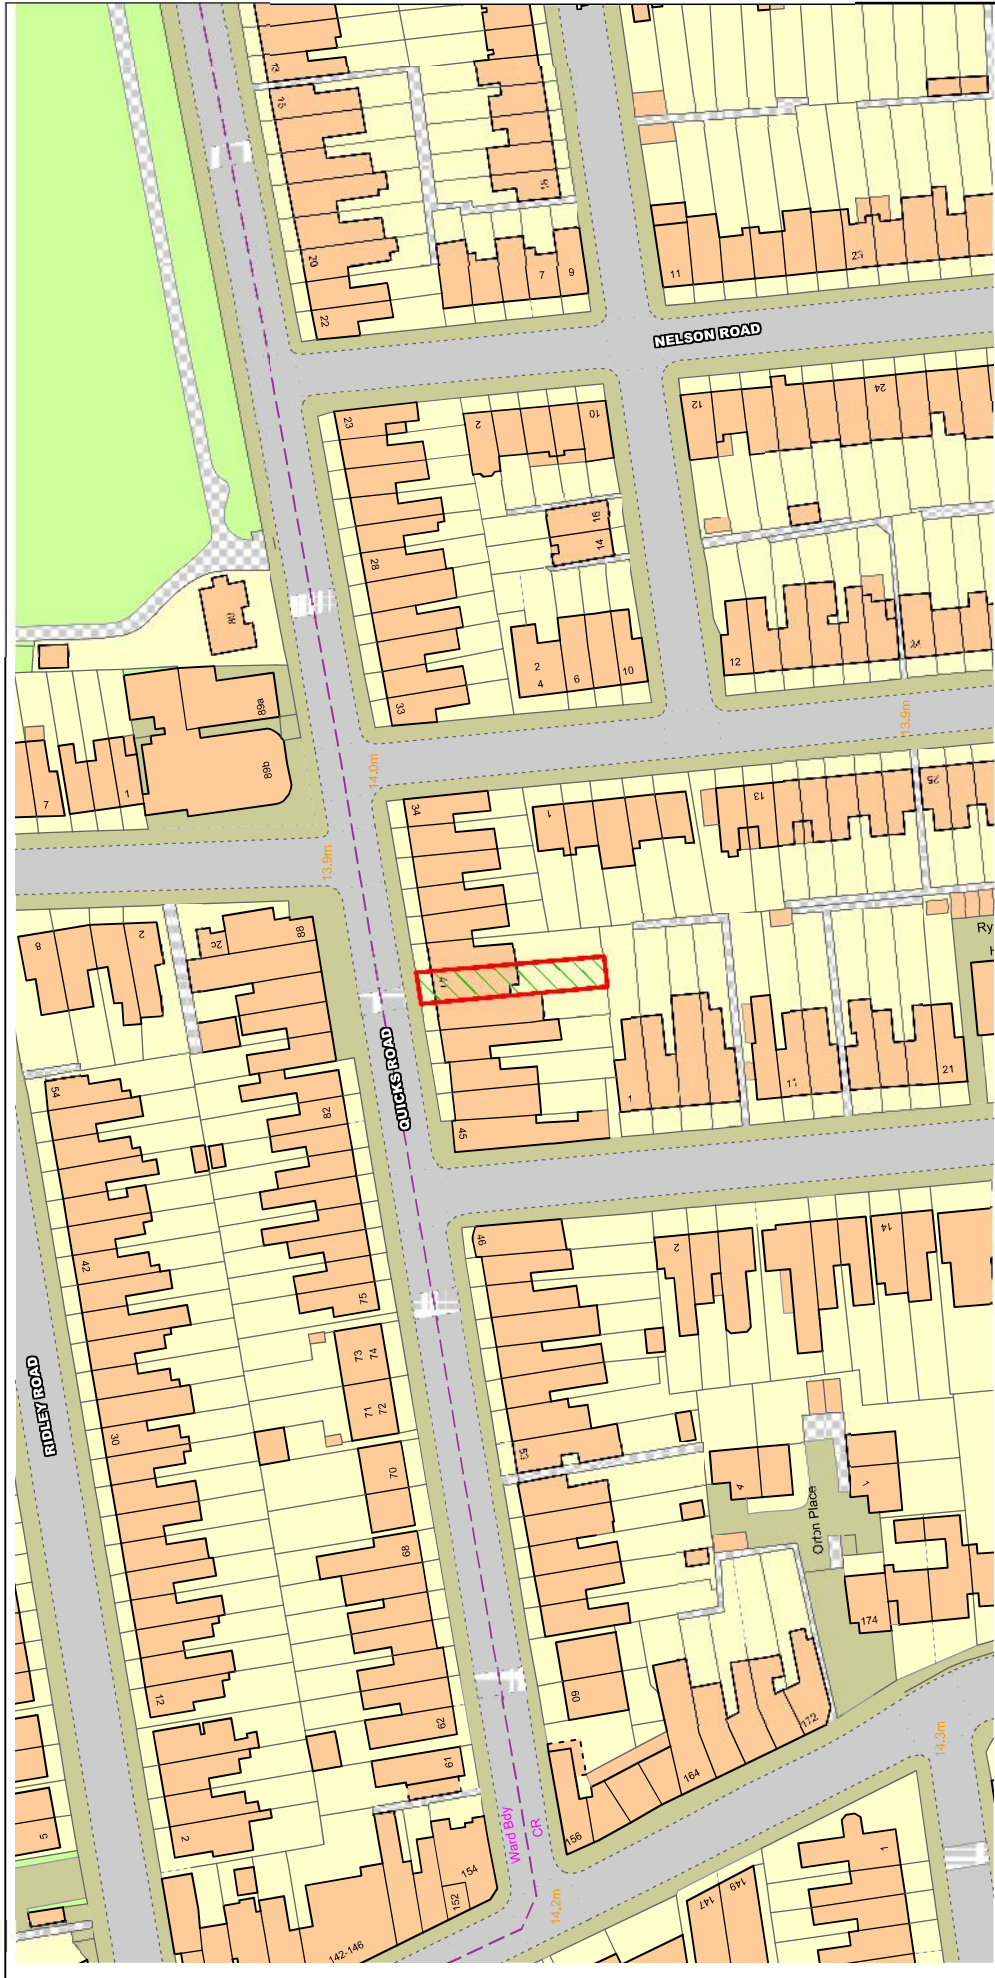

# NORTHGATE SE GIS Print Template

Text Details **40 Quicks Rd**

This material has been reproduced from Ordnance Survey digital map data with the permission of the controller of Her Majesty's Stationery Office, © Crown Copyright.